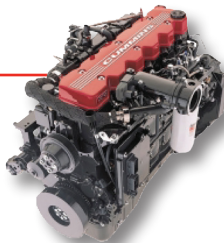

CUMMINS

On-highway engines include N14, M11, ISX, ISL and ISM. **NOTE:** Current Computer Disc parts systems require the Engine Serial Number. Location of Engine Serial Number varies with model.

B Series, M14 - Front Timing Cover

The serial number is also stamped on the rear of the engine on the right hand side.

Factory paint colours are red and black.

Engine No.	S.O. No.		
Model	Ref No.		
Advertised	Engine	C.I.D.	Family C.P.L
Cont. No.	Indent.		
Date of mfg.	Warranty Start Date		
Manufactured by Cummins Engine Co.