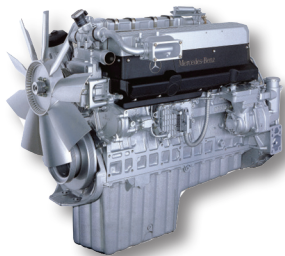

TRT MADE POSSIBLE

TRUCK & ENGINE

DETROIT

On-highway engines include Series 60, DD13, DD15 and MBE. The metal ID plate on the left hand side (viewed from the flywheel end) of the valve cover shows model and serial number. These numbers are also stamped on the cylinder block just below the intake manifold and above the cast-in Detroit logo. Series 60 serial numbers begin with 06R followed by seven digits.

DD13 and DD15 consist of 10 numeric digits. Detroit's original engine colour was green, Series 60 engines are painted light blue from the factory, DD13 and DD15 engines black.

MBE engine type plates are located on the right hand side of the valve cover or on the oil filter housing.

Details on the Plate

The engine type reference, OM 460 LA, is the production code. The first three numbers are the model number. The last six numbers are the serial numbers.

NOTE: In addition to the fourteen digit number etched on the crankcase, there is a ten digit number used for warranty and service that is found on the DDEC-ECU label. The ten digit number is derived from the fourteen digit number.