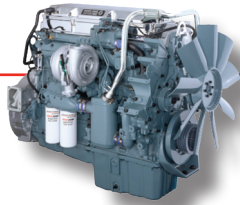

TRT MADE POSSIBLE

TRUCK & ENGINE

DETROIT

On-highway engines include Series 60, DD13, DD15 and MBE. The metal ID plate on the left hand side (viewed from the flywheel end) of the valve cover shows model and serial number. These numbers are also stamped on the cylinder block just below the intake manifold and above the cast-in Detroit logo. Series 60 serial numbers begin with 06R followed by seven digits.

DD13 and DD15 consist of 10 numeric digits. Detroit's original engine colour was green, Series 60 engines are painted light blue from the factory, DD13 and DD15 engines black.

MBE engine type plates are located on the right hand side of the valve cover or on the oil filter housing.

Details on the Plate

The engine type reference, OM 460 LA, is the production code. The first three numbers are the model number. The last six numbers are the serial numbers.

NOTE: In addition to the fourteen digit number etched on the crankcase, there is a ten digit number used for warranty and service that is found on the DDEC-ECU label. The ten digit number is derived from the fourteen digit number.