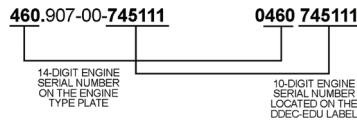

TRT MADE POSSIBLE

TRUCK & ENGINE

DETROIT

On-highway engines include Series 60, DD13, DD15 and MBE. The metal ID plate on the left hand side (viewed from the flywheel end) of the valve cover shows model and serial number. These numbers are also stamped on the cylinder block just below the intake manifold and above the cast-in Detroit logo. Series 60 serial numbers begin with 06R followed by seven digits.

DD13 and DD15 consist of 10 numeric digits. Detroit's original engine colour was green, Series 60 engines are painted light blue from the factory, DD13 and DD15 engines black.

MBE engine type plates are located on the right hand side of the valve cover or on the oil filter housing.

Details on the Plate

The engine type reference, OM 460 LA, is the production code. The first three numbers are the model number. The last six numbers are the serial numbers.

NOTE: In addition to the fourteen digit number etched on the crankcase, there is a ten digit number used for warranty and service that is found on the DDEC-ECU label. The ten digit number is derived from the fourteen digit number.

The serial number is also stamped on the rear of the engine on the right hand side.

Factory paint colours are red and black.

Engine No.	S.O. No.		
Model	Ref No.		
Advertised	Engine	C.I.D.	Family C.P.L
Cont. No.	Indent.		
Date of mfg.	Warranty Start Date		
Manufactured by Cummins Engine Co.			