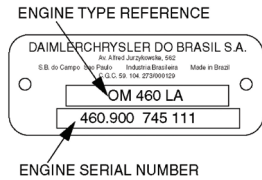

TRT MADE POSSIBLE

TRUCK & ENGINE

DETROIT

On-highway engines include Series 60, DD13, DD15 and MBE. The metal ID plate on the left hand side (viewed from the flywheel end) of the valve cover shows model and serial number. These numbers are also stamped on the cylinder block just below the intake manifold and above the cast-in Detroit logo. Series 60 serial numbers begin with 06R followed by seven digits.

DD13 and DD15 consist of 10 numeric digits. Detroit's original engine colour was green, Series 60 engines are painted light blue from the factory, DD13 and DD15 engines black.

MBE engine type plates are located on the right hand side of the valve cover or on the oil filter housing.

Details on the Plate

The engine type reference, OM 460 LA, is the production code. The first three numbers are the model number. The last six numbers are the serial numbers.

NOTE: In addition to the fourteen digit number etched on the crankcase, there is a ten digit number used for warranty and service that is found on the DDEC-ECU label. The ten digit number is derived from the fourteen digit number.

CAT

On-highway engines include 3208, 3406 and C12-15 series engines.

Serial and model numbers are located on a metal plate on the right hand side of the valve cover. The serial number is also stamped on the right hand side of the cylinder block, just behind the exhaust manifold and is an alphanumeric code. Factory paint colour is yellow.