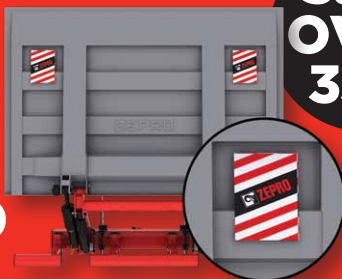

**Save
OVER
35%**

ASHTREE MIRRORS

M430CEB, M714CE, M800CE

**Save
up to
35%**

$41.00
EA