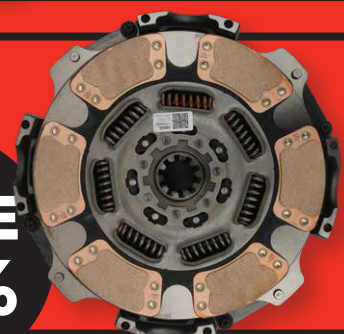

INGEAR

TRT. MADE POSSIBLE
PROUDLY NEW ZEALAND
OWNED & OPERATED 

TRT PARTS MAGAZINE
SEPTEMBER 2024

This Issue:

SWEET SPRING DEALS:

Fleetguard Mufflers
Eaton Parts and Clutch Kit
Pilot Seat
Ashtree Mirrors
Traction Air® Hoses
Rockinger Tow Coupling
Jost King Pin
and More!

On the cover:

TRT Traction Air® installed
on a Mercedes 4x4 spreader

EATON PARTS
Huge range of genuine
Eaton parts to suit most
popular applications

**SAVE
25%
ACROSS THE
RANGE!**

EATON CLUTCH KIT

SP30892525A

\$1750.00
EA

**SAVE
20%**

HOT DEALS

ROCKINGER 50mm Tow Coupling

JTRK500B66500

\$1495.00
EACH

**SUPER
LOW
PRICE**

JOST 2" Drop Out King Pin

JTKZ101201

\$115.00
EA

**Save
OVER
25%**

STEMCO Quik-Kit King Pin Kit, to Suit FG941 Axle AMKG931R

\$620.00
EA

**Save
OVER
15%**

TRT Traction Air® (CTI) Hose TAH****

INNER
WHEEL HOSE