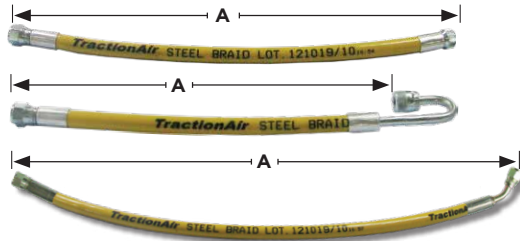

\$1750.00
EA

**SAVE
20%**

HOT DEALS

ROCKINGER 50mm Tow Coupling

JTRK500B66500

\$1495.00
EACH

**SUPER
LOW
PRICE**

JOST 2" Drop Out King Pin

JTKZ101201

\$115.00
EA

**Save
OVER
25%**

STEMCO Quik-Kit King Pin Kit, to Suit FG941 Axle AMKG931R

\$620.00
EA

**Save
OVER
15%**

TRT Traction Air® (CTI) Hose TAH****

INNER
WHEEL HOSE

OUTER
WHEEL HOSE

TRUCK
EXTERNAL
FEED HOSE

**30%
OFF
ALL
MONTH!**

GET A GRIP, GET MOVING GET TRACTION AIR®

TRT TRACTION
AIR®

Tipping, forestry, harvesting, spreading, tankers, stock trucks, access equipment and agriculture work - if your fleet travels off-highway for any reason - TRT Traction Air® CTI can improve your performance.